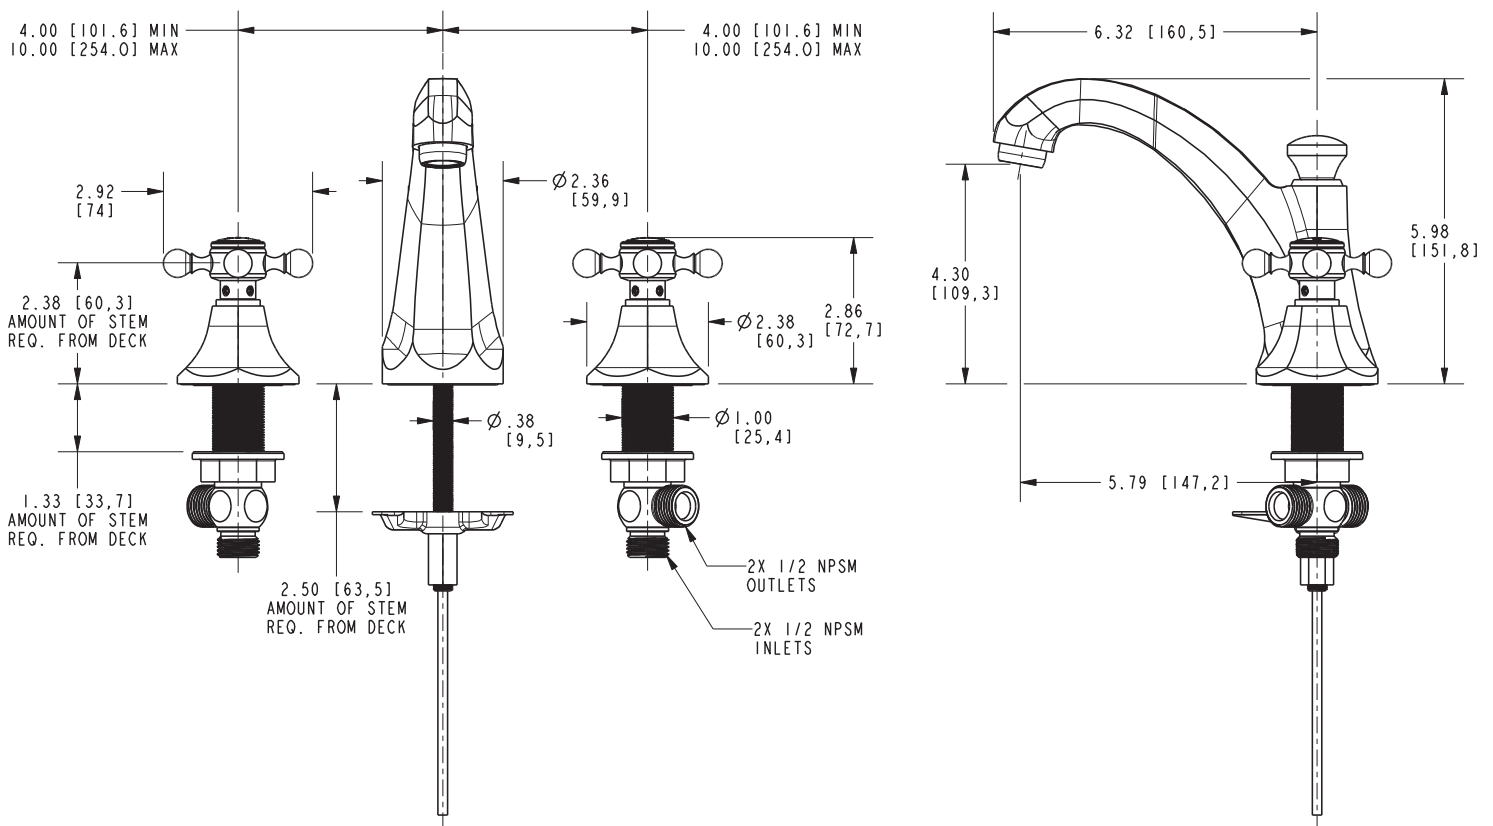

METROPOLE

Features

- Solid brass construction
- Brass valve bodies
- Quarter-turn washerless ceramic disc valve cartridges
- Spout assembly with integral supply hoses
- Pop-up drain with tailpiece
- 4.30" (10.9 cm) spout height at outlet
- 5.79" (14.7 cm) spout reach (c-c)
- For 8" (20.3 cm) centers - Maximum 20" (50.8 cm)
- ADA Compliant
- 1.2 GPM (4.5 LPM) Max

1220C

Specified Model

Model	Description	Colors Finishes
1220C	Widespread Lavatory Faucet	<input type="checkbox"/> 10B <input type="checkbox"/> 15 <input type="checkbox"/> 15S <input type="checkbox"/> 26 <input type="checkbox"/> Other

Product Specification Add "Color / Finish" suffix to Model number, below.

The two-handle Widespread Lavatory Faucet shall be made of solid brass construction. Faucet shall incorporate a spout assembly with integral supply hoses and feature brass valve bodies with quarter-turn washerless ceramic disc valve cartridges. Faucet shall have a 1.2 gallon (4.5 liter) per minute maximum flow rate. Product shall be for 8" (20.3 cm) centers - Maximum 20" (50.8 cm). Product shall incorporate a 4.30" (10.9 cm) spout height at outlet and a 5.79" (14.7 cm) spout reach (c-c). Faucet shall include a pop-up drain with tailpiece and incorporate ADA compliant traditional lever handles. Widespread Lavatory Faucet shall be Newport Brass Model 1220C/____ .

1220C

PRODUCT DIMENSIONS *(Units are in inches)*

Product Dimensions are provided for reference only. For specific product installation guidelines, please reference the Installation Instructions of the product being installed.