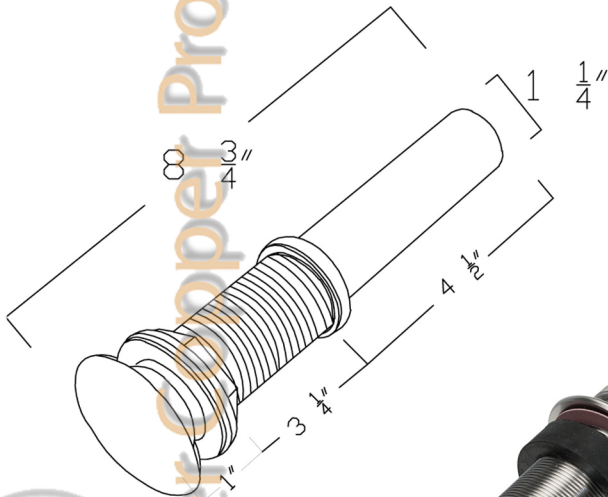

**PREMIER**  
COPPER PRODUCTS

**MODEL NUMBER: D-208BN**

- \* Description: 1.5" Non-Overflow Pop-up Bathroom Sink Drain
- \* Dimensions: 8 3/4" x 1 1/4"
- \* Thread Length: 3 1/4"
- \* Finish: Brushed Nickel