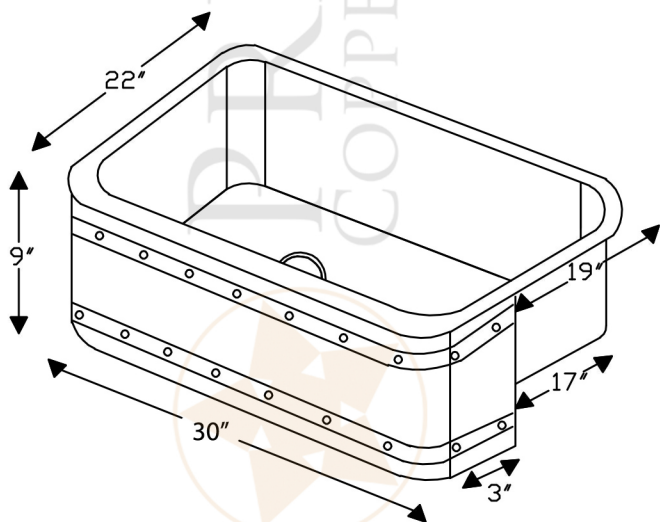

PREMIER
COPPER PRODUCTS

MODEL NUMBER: KASDB30229BS

- * Description: 30" Hammered Copper Kitchen Apron - Single Basin Sink w/ Barrel Strap Design
- * Outer Dimensions: 30" x 22" x 9"
- * Inner Dimensions: 28" x 19"
- * Rim: 2" Apron Front, 1" Left, Right & Back
- * Drain Opening: 3.5"
- * Finish: Oil Rubbed Bronze
- * Design: Barrel Strap

THIS PRODUCTS IS HAND CRAFTED, SMALL VARIANCES IN COLOR AND SIZE MAY OCCUR.
DIMENSIONS MAY VARY UP TO 1". DO NOT MAKE ANY INSTALLATION CUTS UNTIL YOU RECEIVE YOUR ITEM(S).