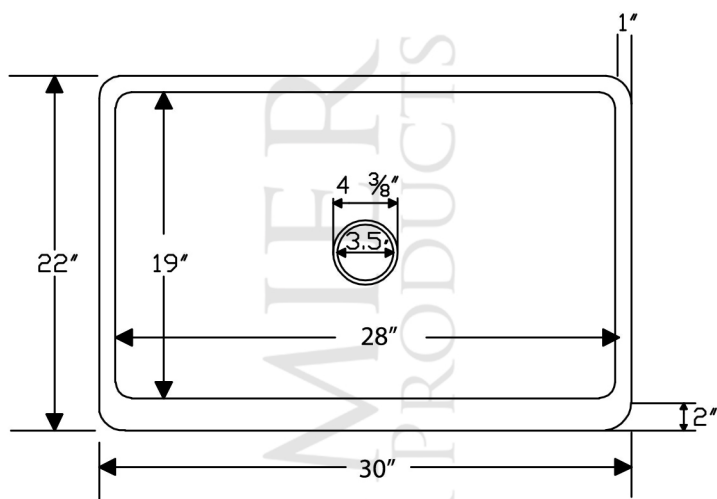

PREMIER
COPPER PRODUCTS

MODEL NUMBER: KASDB30229BS

- * Description: 30" Hammered Copper Kitchen Apron - Single Basin Sink w/ Barrel Strap Design
- * Outer Dimensions: 30" x 22" x 9"
- * Inner Dimensions: 28" x 19"
- * Rim: 2" Apron Front, 1" Left, Right & Back
- * Drain Opening: 3.5"
- * Finish: Oil Rubbed Bronze
- * Design: Barrel Strap

THIS PRODUCTS IS HAND CRAFTED, SMALL VARIANCES IN COLOR AND SIZE MAY OCCUR.
DIMENSIONS MAY VARY UP TO 1". DO NOT MAKE ANY INSTALLATION CUTS UNTIL YOU RECEIVE YOUR ITEM(S).