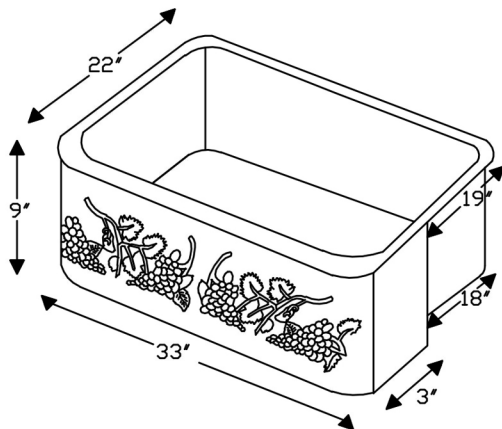

PACKAGE INCLUDES THE FOLLOWING ITEMS:

- * 33" Hammered Copper Kitchen Apron Single Basin Sink w/ Vineyard Design / ORB Finish (Model# KASDB33229G)
- * 3.5" Garbage Disposal Drain w/ Basket / ORB Finish (Model# D-130ORB)
- * Oil Rubbed Bronze Installation Silicone (Model# C900-ORB)
- * Copper Sink Wax (Model# W900-WAX)

* ORB: Oil Rubbed Bronze

SINK DETAILS (Model# KASDB33229G)

- * 33" Hammered Copper Kitchen Apron Single Basin Sink w/ Vineyard Design
- * Color: Oil Rubbed Bronze
- * Outer Dimension: 33" x 22" x 9"
- * Inner Dimension: 31" x 19" x 9"
- * Drain Size: 3.5" Standard
- * Material Gauge: 14

* ORB: Oil Rubbed Bronze

DRAIN #1 DETAILS (Model# D-130ORB)

- * 3.5" Deluxe Garbage Disposal Drain w/ Basket
- * Color: Oil Rubbed Bronze
- * Inner Dimension: 3.5"
- * Outer Dimension: 4.5" x 2"
- * Installation Type: Insinkerator Brand Compatible
- * Material: Brass