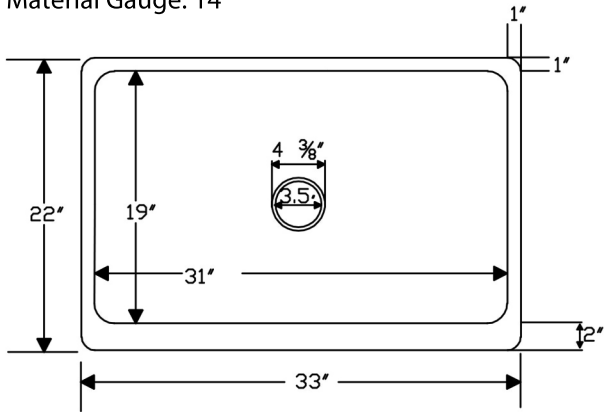

PACKAGE INCLUDES THE FOLLOWING ITEMS:

- * 33" Hammered Copper Kitchen Apron Single Basin Sink w/ Vineyard Design / ORB Finish (Model# KASDB33229G)
- * 3.5" Garbage Disposal Drain w/ Basket / ORB Finish (Model# D-130ORB)
- * Oil Rubbed Bronze Installation Silicone (Model# C900-ORB)
- * Copper Sink Wax (Model# W900-WAX)

* ORB: Oil Rubbed Bronze

SINK DETAILS (Model# KASDB33229G)

- * 33" Hammered Copper Kitchen Apron Single Basin Sink w/ Vineyard Design
- * Color: Oil Rubbed Bronze
- * Outer Dimension: 33" x 22" x 9"
- * Inner Dimension: 31" x 19" x 9"
- * Drain Size: 3.5" Standard
- * Material Gauge: 14

* ORB: Oil Rubbed Bronze

DRAIN #1 DETAILS (Model# D-130ORB)

- * 3.5" Deluxe Garbage Disposal Drain w/ Basket
- * Color: Oil Rubbed Bronze
- * Inner Dimension: 3.5"
- * Outer Dimension: 4.5" x 2"
- * Installation Type: Insinkerator Brand Compatible
- * Material: Brass

SILICONE DETAILS (Model# C900-ORB)

- * Neutral Cure Installation Silicone
- * Size: 4.5 OZ
- * Matches a Variety of Different Styled Sinks and Drains

COPPER SINK WAX DETAILS (Model# W900-WAX)

- * Copper Sink Wax & Cleaner
- * Made from Natural Bee's Wax
- * No Wax Build Up Ever!
- * Hard Water Protection
- * Works great on a variety of different surfaces: