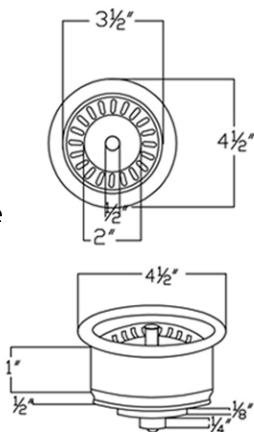

* ORB: Oil Rubbed Bronze

SINK DETAILS (Model# KASDB33229G)

- * 33" Hammered Copper Kitchen Apron Single Basin Sink w/ Vineyard Design
- * Color: Oil Rubbed Bronze
- * Outer Dimension: 33" x 22" x 9"
- * Inner Dimension: 31" x 19" x 9"
- * Drain Size: 3.5" Standard
- * Material Gauge: 14

* ORB: Oil Rubbed Bronze

DRAIN #1 DETAILS (Model# D-130ORB)

- * 3.5" Deluxe Garbage Disposal Drain w/ Basket
- * Color: Oil Rubbed Bronze
- * Inner Dimension: 3.5"
- * Outer Dimension: 4.5" x 2"
- * Installation Type: Insinkerator Brand Compatible
- * Material: Brass

SILICONE DETAILS (Model# C900-ORB)

- * Neutral Cure Installation Silicone
- * Size: 4.5 OZ
- * Matches a Variety of Different Styled Sinks and Drains

COPPER SINK WAX DETAILS (Model# W900-WAX)

- * Copper Sink Wax & Cleaner
- * Made from Natural Bee's Wax
- * No Wax Build Up Ever!
- * Hard Water Protection
- * Works great on a variety of different surfaces: