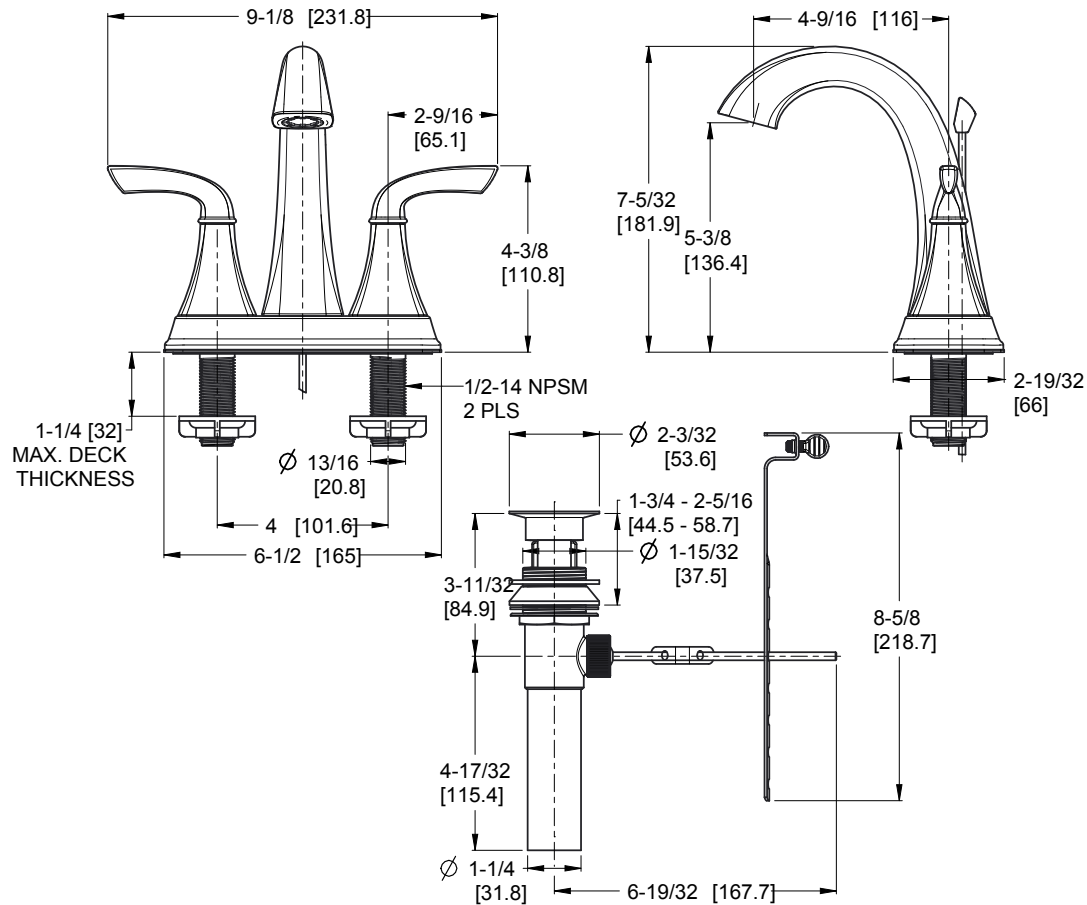

Bronson™ 4" Centerset Lavatory Faucet

- LG48-BSOC Finish(C)
- LG48-BSOK Finish(K)
- LG48-BSOY Finish(Y)

Specifications

- All Metal Construction
- Pforever Seal

Features

- 1.2 GPM Flow Rate
- All Metal Construction
- Metal Pop Up Drain
- Fixed Hubs
- TiteSeal™ Deckplate
- Pforever Seal Ceramic Disc Valves
- Pforever Warranty®

Code Compliance

Pfister products are designed and manufactured in compliance with the following standards and codes:

- IAPMO Certified
- CSA B125 Certified
- ASME A112.18.1
- Cal Green Compliant
- NSF 61/9 Annex G (Low lead)
- EPA WaterSense Certification 1.2 gpm, 4.5 L/Min
- ADA Compliant-ANSI A117.1 (Lever handles only)

Dimensions

Ø1 Min to Ø1-1/2 Max. Deck Hole Openings

All Metal Drain