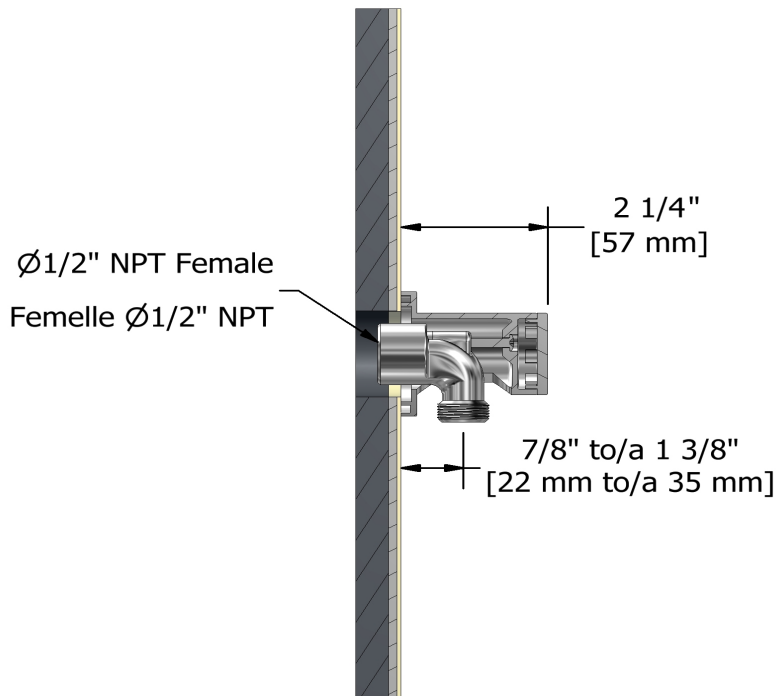

Elbow supply
775

Specifications

Descriptions

- 1/2" outlet male
- Adjustable depth
- 1/2" inlet female NPT

Available colors

- C : Chrome
- BN : Brushed Nickel (PVD)
- PN : Polished Nickel (PVD)

Sizes, models and finishes may differ from those presented.