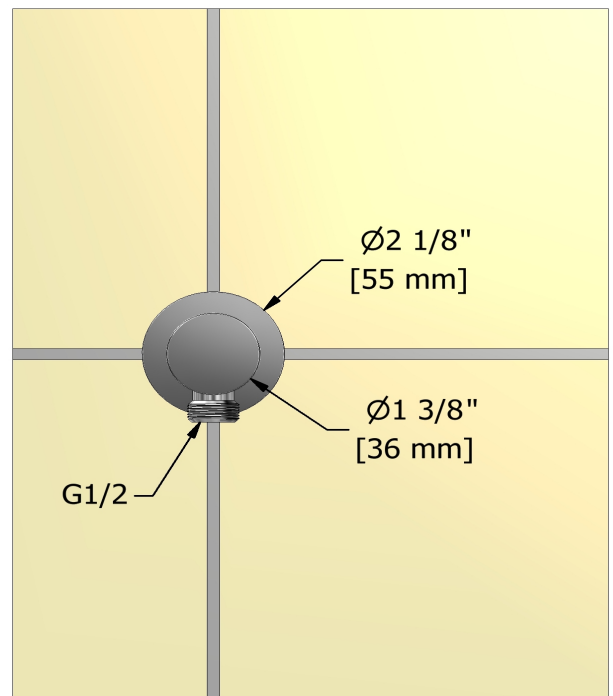

Elbow supply
775

Specifications

Descriptions

- 1/2" outlet male
- Adjustable depth
- 1/2" inlet female NPT

Available colors

- C : Chrome
- BN : Brushed Nickel (PVD)
- PN : Polished Nickel (PVD)

Sizes, models and finishes may differ from those presented.