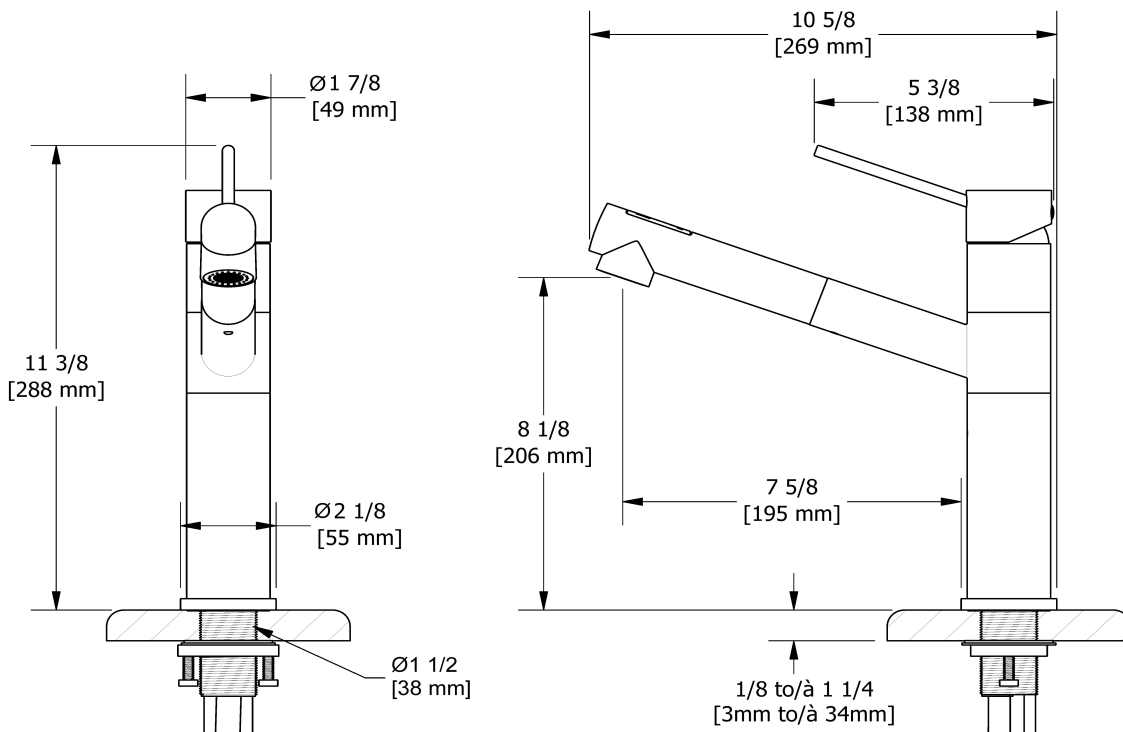

Sizes, models and finishes may differ from those presented.

Warranty

This **Riobel Inc.** product you have purchased carries a Limited Lifetime Warranty on the chrome, PVD finish, blacks and all working parts and is guaranteed from the initial purchase date against all manufacturing defects. All other finishes, including plastic components, are guaranteed for one year. All electric and/or electronic parts are covered by a 5-year limited warranty.

Customer Service

Ontario, West Canada : 888-287-5354 Quebec, Maritimes, United States : 866-473-8442