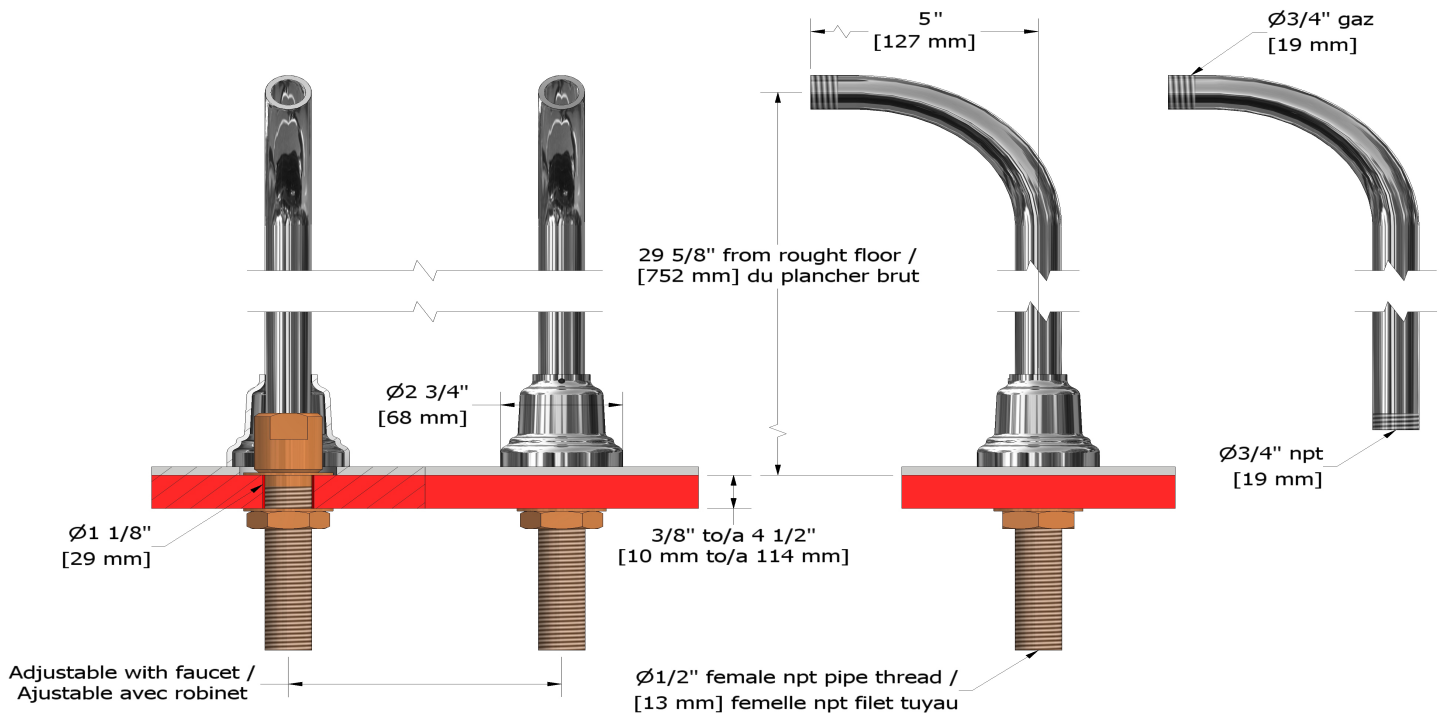

Certifications

- CSA B125.1
- ASME A112.18.1
- CMR248 Approval

UPC®