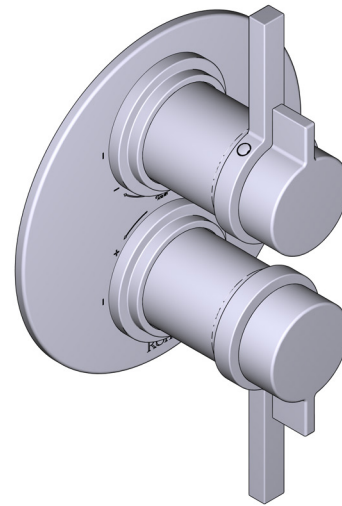

SPECIFICATIONS

DESCRIPTION

- Rough-in valve included with trim
- 2 temperature and 2 volume controls
- Also supports 2 optional volume controls
- Multi-function with optional volume controls

FLOW

- 20 GPM at 60 PSI

CARTRIDGE

- 0-973 (Included)

STANDARDS

- ASME A112.18.1

WARRANTY

- Most products or parts carry "Limited Warranties" against manufacturing defects. For US customers please visit houseofrohl.com/support and for Canadian customers please visit houseofrohl.ca/support for complete product and finish warranty.

Lombardia™ 3/4" Therm & Pressure Balance Multi-Function System

CORE MODEL: LB83W1

UPC®

For warranty or additional information, contact:

US Customers

U.S.A.
houseofrohl.com/support
1-800-777-9762

QUEBEC / MARITIMES / WESTERN CANADA
QUÉBEC / MARITIMES / OUEST CANADIEN
QUEBEC / MARITIMOS / CANADA OCCIDENTAL
houseofrohl.ca/support
1-866-473-8442

ESPECIFICACIONES

DESCRIPCIÓN

- Válvula empotrada incluida con la moldura
- 2 controles de temperatura y 2 de volumen
- También admite 2 controles de volumen opcionales
- Multifunción con controles de volumen opcionales