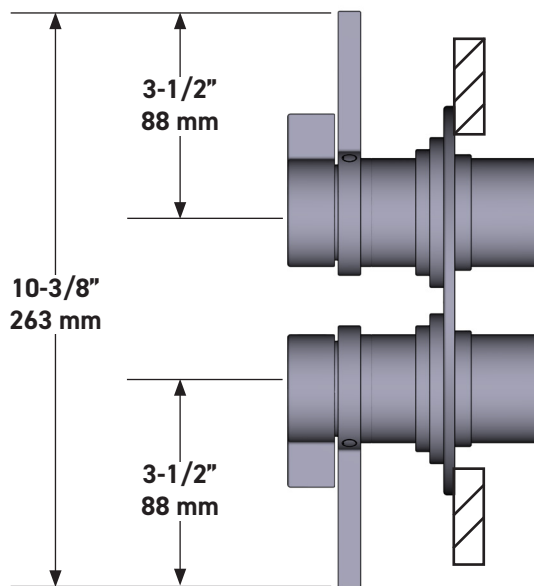

For warranty or additional information, contact:

US Customers

U.S.A.
houseofrohl.com/support
1-800-777-9762

QUEBEC / MARITIMES / WESTERN CANADA
QUÉBEC / MARITIMES / OUEST CANADIEN
QUEBEC / MARITIMOS / CANADA OCCIDENTAL
houseofrohl.ca/support
1-866-473-8442

Canadian Customers

ONTARIO
houseofrohl.ca/support
1-800-287-5354