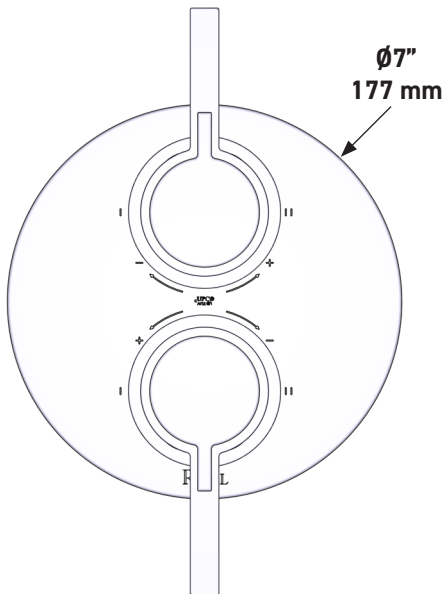

For warranty or additional information, contact:

US Customers

U.S.A.
houseofrohl.com/support
1-800-777-9762

QUEBEC / MARITIMES / WESTERN CANADA
QUÉBEC / MARITIMES / OUEST CANADIEN
QUEBEC / MARITIMOS / CANADA OCCIDENTAL
houseofrohl.ca/support
1-866-473-8442

Canadian Customers

ONTARIO
houseofrohl.ca/support
1-800-287-5354