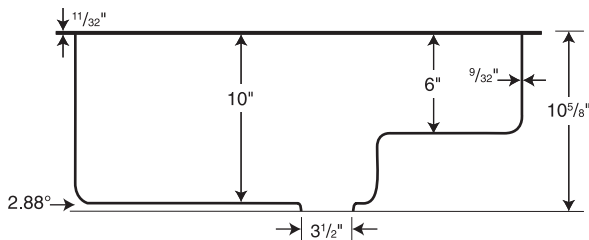

QZAD-3322 Granite Large Single Ascend™ Bowl Kitchen Sink

WARRANTY
Limited Lifetime – Residential
Limited 10-year – Commercial

Manufactured from Quartz
(See page 2 for detailed information.)

Recommended for high-use traffic areas and commercial surfaces.

FEATURES

- Made with 80% quartz stone, only a diamond is harder.
- Virtually indestructible, will not damage from kitchen use.
- Standard sink size.
- Ideal for remodeling or new construction.
- Offers design flexibility, installs as a drop-in or undermount.

○ Drill Points ● Pre-drilled

Capacity: 16 gallons

SPECIFICATIONS

QZAD-3322 Granite Large Single Ascend™ Bowl Kitchen Sink

Model	Part	Nominal Dimensions	Ship Wt. Lb.	Ship FedEx	Carton Dims. In.	Cu. Ft.
QZAD-3322	QZ03322AD	33" W x 22" D (838 mm x 559 mm)	54	FedEx	39 x 26 x 13	7.63

COLORS

- Opal White (210)
- Espresso (170)
- Granito (076)
- Metallico (173)
- Nero (077)

MAINTENANCE AND CLEANING INFORMATION

Clean your Swan Granite Sink by using warm water and a soft clean cloth, or sponge. Non-abrasive liquid cleaners and detergents can also be used. Hard water, calcium and lime deposits can be removed with white vinegar on a paper towel and rinsing after 20 minutes. To restore luster and extend time between cleanings Granite Cleaner & Polish is recommended. Staining liquids, such as dyes and vegetable juices should be rinsed off as soon as possible. **Do not** use abrasive cleaners, metal-scouring pads, and bleach or alkali cleaners, such as ammonia.

STANDARDS AND RATINGS

American National Standard Institute—ANSI Z124.6
International Association of Plumbing and Mechanical Officials (IAPMO) – listed cUPC listed – Certified to CSA Standard B45 by IAPMO
Heat resistance to 392°F, 200°C

SUPPORT DOCUMENTS

Installation instructions available at swanstone.com.

Undermount clips sold separately. Faucet options are limited to available hole placement. Please contact your dealer for more information.