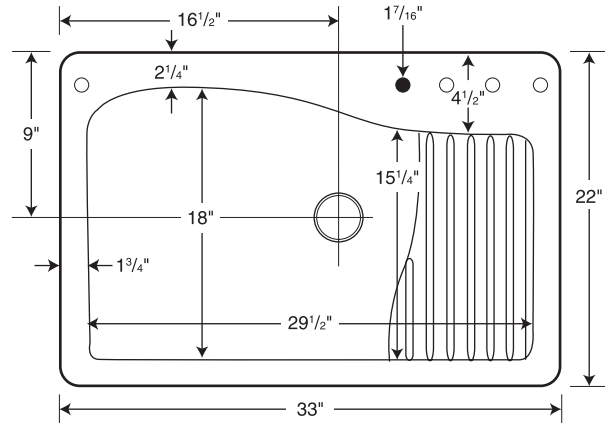

○ Drill Points ● Pre-drilled

Capacity: 16 gallons

### QZAD-3322 Granite Large Single Ascend™ Bowl Kitchen Sink

Model	Part	Nominal Dimensions	Ship Wt. Lb.	Ship FedEx	Carton Dims. In.	Cu. Ft.
QZAD-3322	QZ03322AD	33" W x 22" D (838 mm x 559 mm)	54	FedEx	39 x 26 x 13	7.63