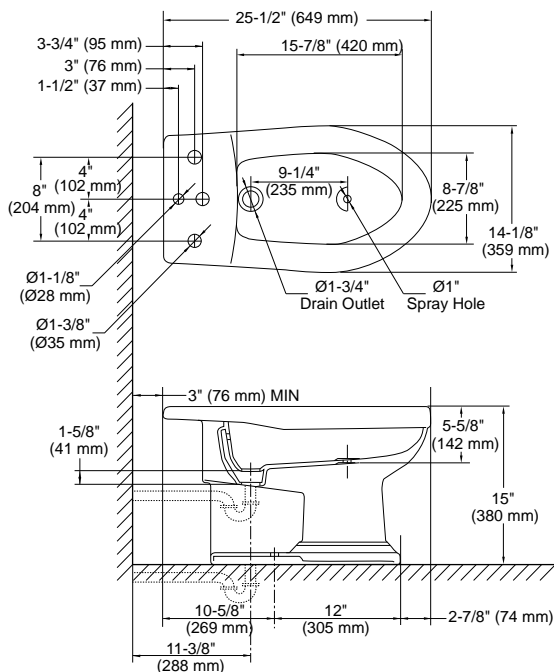

### PRODUCT SPECIFICATION

---

The bidet shall be made of vitreous china. Bidet shall be drilled for front fill and vertical spray (4-hole). Bidet shall be for above or below the floor rough-in. Bidet shall be TOTO model number BT784B#\_\_\_\_\_.

## SPECIFICATIONS

- Waste 1-1/4" O.D.
- Size 25-1/2" L x 14-1/8" W x 15" H
- Faucet Single-hole, center set, deck mounted
- Warranty One Year Limited Warranty
- Material Vitreous china
- Shipping Weight BT784B - 48lbs
- Shipping Dimensions BT784B  
26-1/2" L x 15" W1 x 12" W2  
x 16" H