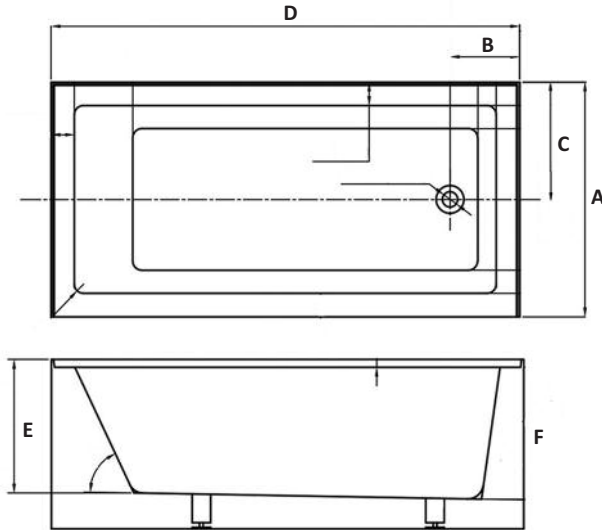

# CASCADE Alcove Tub

**BG-2763-6030L**

A	B	C	D	E	F
30"	9"	15"	59 3/4"	17"	21 1/2"

**BG-2763-6032L**

A	B	C	D	E	F
32"	9"	16"	59 3/4"	17"	21 1/2"

**BG-2763-6030R**

A	B	C	D	E	F
30"	9"	15"	59 3/4"	17"	21 1/2"

**BG-2763-6032R**

A	B	C	D	E	F
32"	9"	16"	59 3/4"	17"	21 1/2"