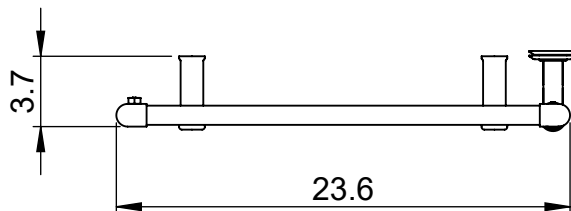

EU1E-(MD001)

47.2x23.6

Height: 47.2

Width: 23.6

Depth: 3.7

Weight HO: 12.5 kg

EO: 21.5 kg

Tube ϕ : 1 + 1.2x1.6 D Section

Pipe Centres: 21.9

Elec. element if specified: 400

Output @ 50°C Δ T Watts: N/A

BTUs: N/A

All dimensions in inches

Manufactured from Mild Steel

Brackets Extendable
by a further 20mm

Vogue UK Ltd. reserve the right to alter specifications without prior notice.
ALL MEASUREMENTS ARE NOMINAL DIMENSIONS ONLY, AND ARE NOT BINDING.