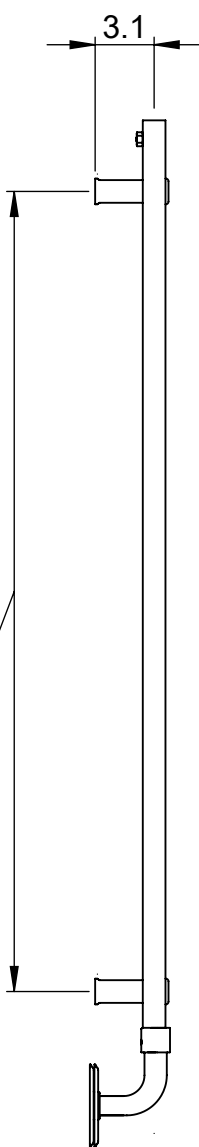

EU1E-(MD001)

47.2x23.6

Height: 47.2

Width: 23.6

Depth: 3.7

Weight HO: 12.5 kg

EO: 21.5 kg

Tube ϕ : 1 + 1.2x1.6 D Section

Pipe Centres: 21.9

Elec. element if specified: 400

Output @ 50°C Δ T Watts: N/A

BTUs: N/A

All dimensions in inches

Manufactured from Mild Steel

Brackets Extendable
by a further 20mm

Vogue UK Ltd. reserve the right to alter specifications without prior notice.
ALL MEASUREMENTS ARE NOMINAL DIMENSIONS ONLY, AND ARE NOT BINDING.