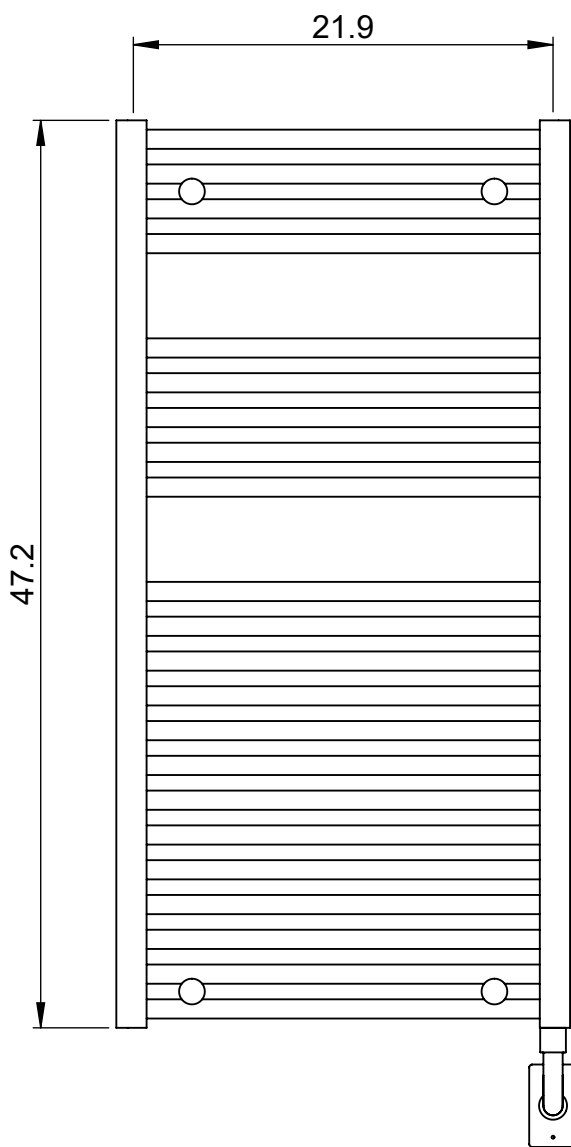

EU1E-(MD001)

47.2x23.6

Height: 47.2

Width: 23.6

Depth: 3.7

Weight HO: 12.5 kg

EO: 21.5 kg

Tube ϕ : 1 + 1.2x1.6 D Section

Pipe Centres: 21.9

Elec. element if specified: 400

Output @ 50°C Δ T Watts: N/A

BTUs: N/A

All dimensions in inches

Manufactured from Mild Steel

Brackets Extendable
by a further 20mm

Vogue UK Ltd. reserve the right to alter specifications without prior notice.
ALL MEASUREMENTS ARE NOMINAL DIMENSIONS ONLY, AND ARE NOT BINDING.