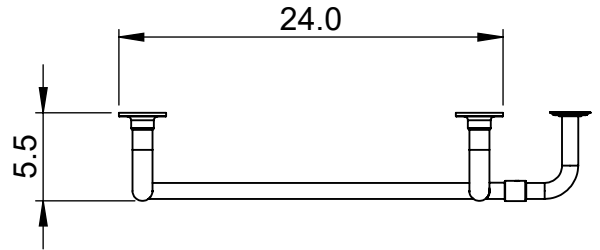

EUC4F-60.0x24.0

Height: 60.0

Width: 24.0

Depth: 5.5

Weight HO: kg

EO: kg

Tube ϕ : 1.25 + 1.0

Pipe Centres: 21.0

Elec. element if specified: 250

Output @ 50°C Δ T Watts: N/A

BTUs: N/A

All dimensions in inches

Manufactured from ISO/CEN CuZn36As (BS CZ126) brass tube

Vogue UK Ltd. reserve the right to alter specifications without prior notice.
ALL MEASUREMENTS ARE NOMINAL DIMENSIONS ONLY, AND ARE NOT BINDING.