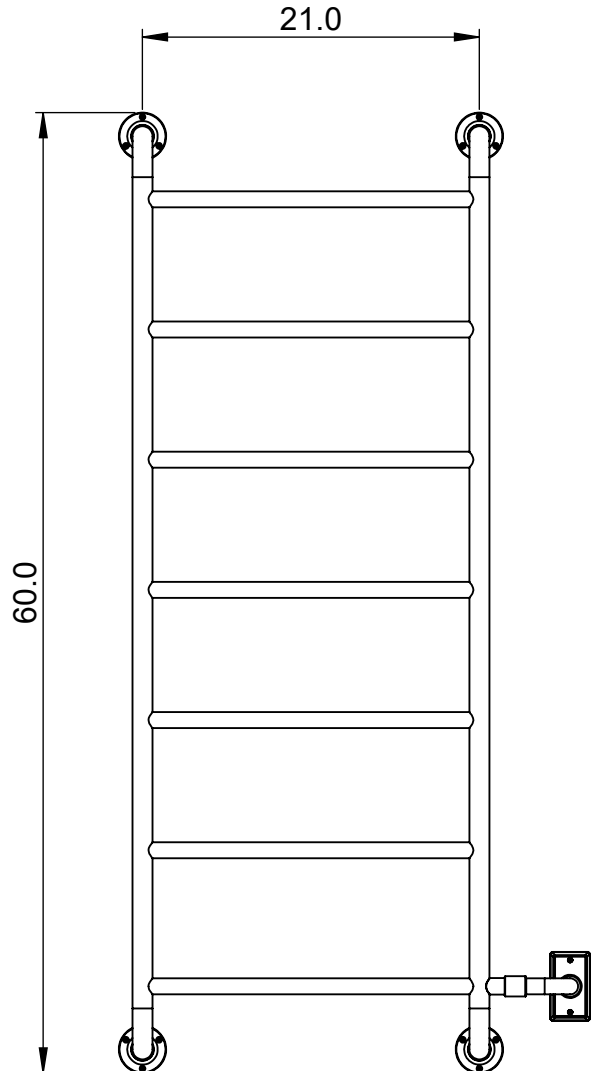

EUC4F-60.0x24.0

Height: 60.0

Width: 24.0

Depth: 5.5

Weight HO: kg

EO: kg

Tube ϕ : 1.25 + 1.0

Pipe Centres: 21.0

Elec. element if specified: 250

Output @ 50°C Δ T Watts: N/A

BTUs: N/A

All dimensions in inches

Manufactured from ISO/CEN CuZn36As (BS CZ126) brass tube

Vogue UK Ltd. reserve the right to alter specifications without prior notice.
ALL MEASUREMENTS ARE NOMINAL DIMENSIONS ONLY, AND ARE NOT BINDING.