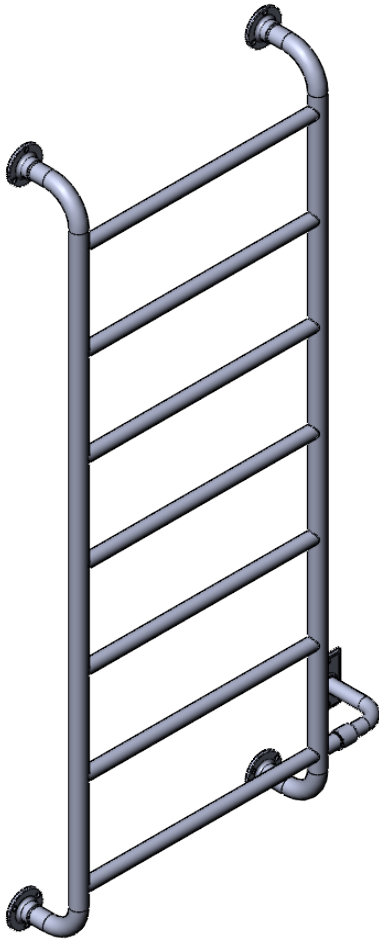

EUC4F-60.0x24.0

Height: 60.0

Width: 24.0

Depth: 5.5

Weight HO: kg

EO: kg

Tube ϕ : 1.25 + 1.0

Pipe Centres: 21.0

Elec. element if specified: 250

Output @ 50°C Δ T Watts: N/A

BTUs: N/A

All dimensions in inches

Manufactured from ISO/CEN CuZn36As (BS CZ126) brass tube

Vogue UK Ltd. reserve the right to alter specifications without prior notice.
ALL MEASUREMENTS ARE NOMINAL DIMENSIONS ONLY, AND ARE NOT BINDING.