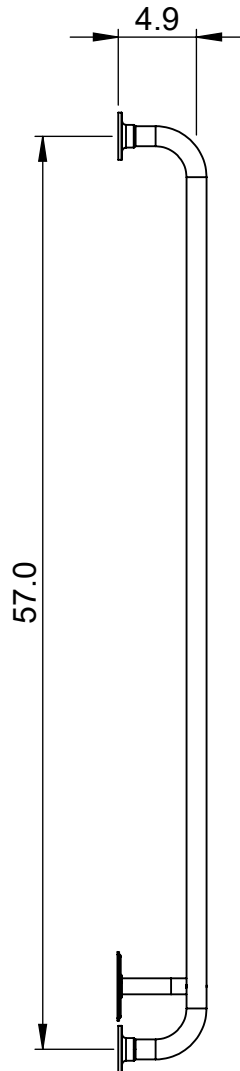

EUC4F-60.0x24.0

Height: 60.0

Width: 24.0

Depth: 5.5

Weight HO: kg

EO: kg

Tube ϕ : 1.25 + 1.0

Pipe Centres: 21.0

Elec. element if specified: 250

Output @ 50°C Δ T Watts: N/A

BTUs: N/A

All dimensions in inches

Manufactured from ISO/CEN CuZn36As (BS CZ126) brass tube

Vogue UK Ltd. reserve the right to alter specifications without prior notice.
ALL MEASUREMENTS ARE NOMINAL DIMENSIONS ONLY, AND ARE NOT BINDING.