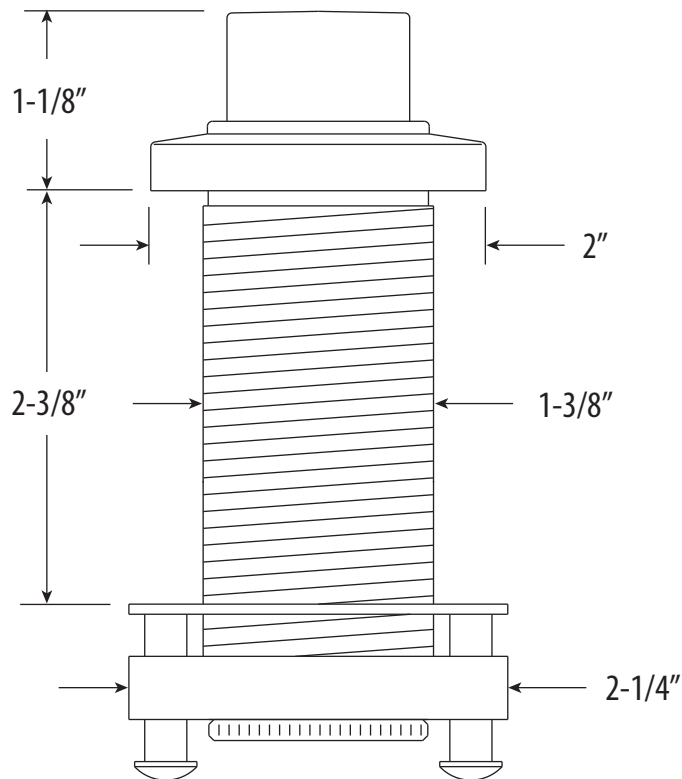

CONTEMPORARY AIR SWITCH

3010

- MAX COUNTER THICKNESS 2-5/8"
- INSTALL HOLE SIZE ADAPTABLE UP TO 1-1/2"

Connection Box
 4-1/4"H x 3"W x 2"D
 120v 15Amp 1Hp
 9-1/2' Tubing included

DIMENSIONS MAY VARY AND ARE SUBJECT TO CHANGE. NO RESPONSIBILITY IS ASSUMED FOR USE OF SUPERCEDED OR VOIDED DATA