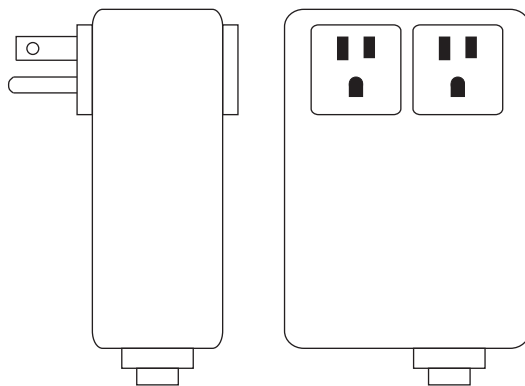

CONTEMPORARY AIR SWITCH

3010

- MAX COUNTER THICKNESS 2-5/8"
- INSTALL HOLE SIZE ADAPTABLE UP TO 1-1/2"

Connection Box
 4-1/4"H x 3"W x 2"D
 120v 15Amp 1Hp
 9-1/2' Tubing included

DIMENSIONS MAY VARY AND ARE SUBJECT TO CHANGE. NO RESPONSIBILITY IS ASSUMED FOR USE OF SUPERCEDED OR VOIDED DATA