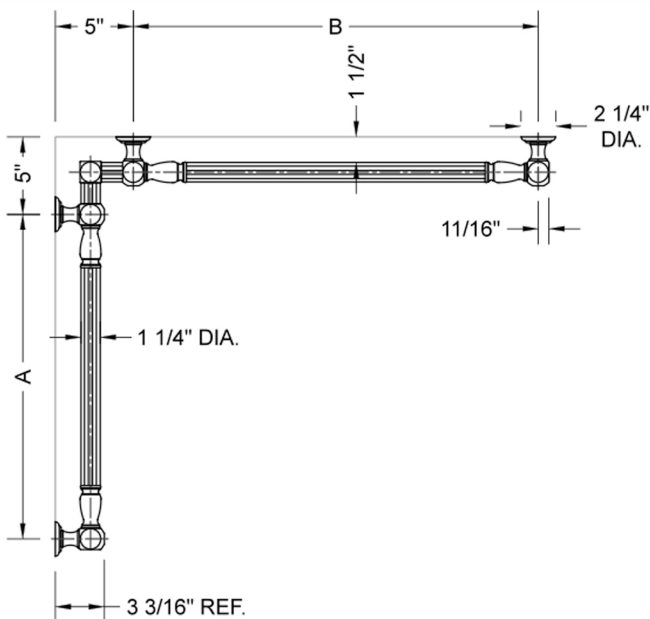

G21 24" x 36" Inside Corner Grab Bar

Model #: G21-24-36-IC-

FEATURES:

- ADA compliant when properly installed
- All brass construction, fully polished & plated
- All grab bars can be custom sized. Contact JACLO for pricing & availability
- Optional handshower sliders and toilet paper/wash cloth holders can be added only upon initial order
- Grab bars over 32" REQUIRE a middle post

SPECIFICATION DRAWING:

BRASS LUXURY GRAB BAR							
PART. #	DESCRIPTION	A	B	PART. #	DESCRIPTION	A	B
G21-12-12-IC	CENTER OF POST	12"	12"	G21-24-36-IC	CENTER OF POST	24"	36"
G21-12-16-IC	CENTER OF POST	12"	16"	G21-24-48-IC	CENTER OF POST	24"	48"
G21-12-24-IC	CENTER OF POST	12"	24"	G21-24-60-IC	CENTER OF POST	24"	60"
G21-12-32-IC	CENTER OF POST	12"	32"				
				G21-32-32-IC	CENTER OF POST	32"	32"
G21-12-36-IC	CENTER OF POST	12"	36"	G21-32-36-IC	CENTER OF POST	32"	36"
G21-12-48-IC	CENTER OF POST	12"	48"	G21-32-48-IC	CENTER OF POST	32"	48"
G21-12-60-IC	CENTER OF POST	12"	60"	G21-32-60-IC	CENTER OF POST	32"	60"
G21-16-16-IC	CENTER OF POST	16"	16"	G21-36-36-IC	CENTER OF POST	36"	36"
G21-16-24-IC	CENTER OF POST	16"	24"	G21-36-48-IC	CENTER OF POST	36"	48"
G21-16-32-IC	CENTER OF POST	16"	32"	G21-36-60-IC	CENTER OF POST	36"	60"
G21-16-36-IC	CENTER OF POST	16"	36"	G21-48-48-IC	CENTER OF POST	48"	48"
G21-16-48-IC	CENTER OF POST	16"	48"	G21-48-60-IC	CENTER OF POST	48"	60"
G21-16-60-IC	CENTER OF POST	16"	60"				
				G21-60-60-IC	CENTER OF POST	60"	60"
G21-24-24-IC	CENTER OF POST	24"	24"				
G21-24-32-IC	CENTER OF POST	24"	32"				