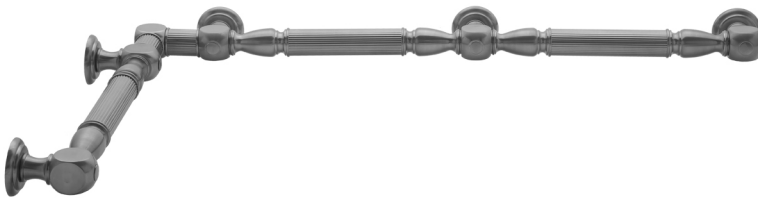

G21 24" x 36" Inside Corner Grab Bar

Model #: G21-24-36-IC-

FEATURES:

- ADA compliant when properly installed
- All brass construction, fully polished & plated
- All grab bars can be custom sized. Contact JACLO for pricing & availability
- Optional handshower sliders and toilet paper/wash cloth holders can be added only upon initial order
- Grab bars over 32" REQUIRE a middle post

AVAILABLE FINISHES:

Polished Chrome (PCH)	Satin Chrome (SC)	Bronze Umber (BU)
Satin Nickel (SN)	Pewter (PEW)	Caramel Bronze (CB)
Polished Nickel (PN)	Antique Brass (AB)	Antique Copper (ACU)
Oil-Rubbed Bronze (ORB)	Polished Brass (PB)	Polished Copper (PCU)
Vintage Bronze (VB)	Satin Brass (SB)	Matte Black (MBK)
Satin Gold (SG)	Polished Gold (PG)	Black Nickel (BKN)
Bombay Gold (BG)	Jewelers Gold (JG)	Europa Bronze (EB)
White (WH)	Sedona Beige (SDB)	Tristan Brass (TB)
Unlacquered Brass (ULB)	Satin Cooper (SCU)	