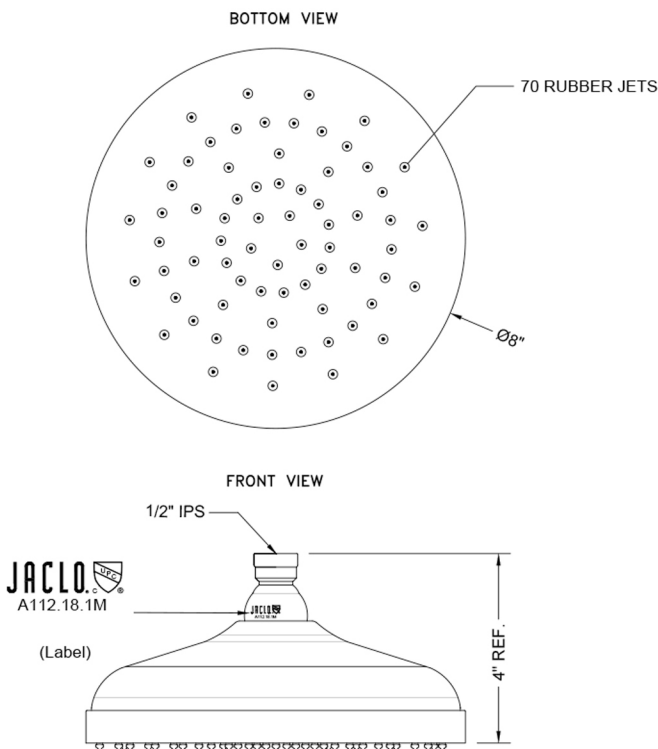

# 8" Extra Velocity Traditional Rain Machine®-1.75 GPM

**Model #: S308XV-1.75-**

### FEATURES:

- A POWER SHOWER - the technology of the Rain Machine® allows for a strong rain spray at any angle
- 1/2" IPS adjustable brass ball joint to adjust angle of showerhead
- 8" diameter all brass body with 70 easy clean rubber jets
- Available flow rates: 2.0, 1.75 GPM

### SPECIFICATION DRAWING:

### ANGLES AND FLOW RATES: