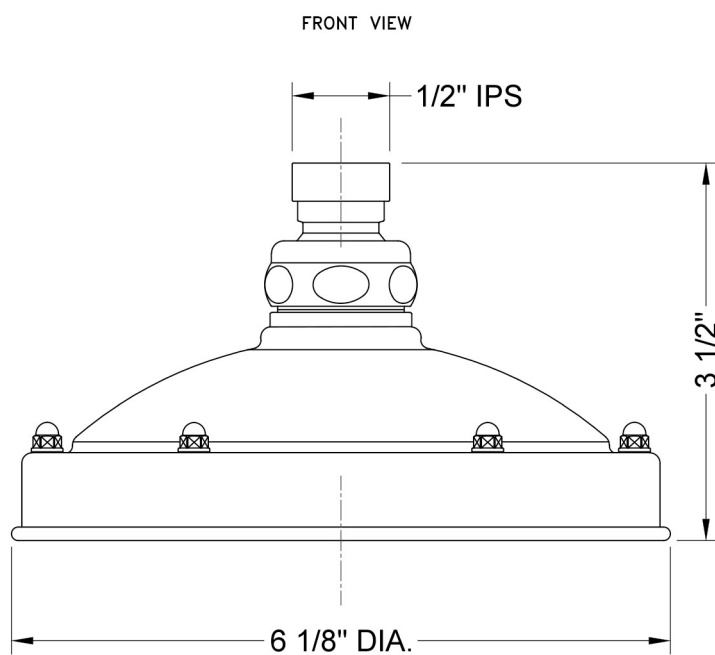

Morgan Rainhead- 1.75 GPM

Model #: S194-1.75-

FEATURES:

- 6" Diameter brass rainhead
- 1/2" IPS adjustable brass ball joint to adjust angle of showerhead
- 86 easy clean replaceable rubber jets
- Available flow rates: 2.5, 2.0, 1.75 & 1.5 GPM

SPECIFICATION DRAWING:

SPRAY PATTERNS:

ANGLES AND FLOW RATES:

2.5 GPM			
2.0 GPM	45°	90°	Drop Ceiling
1.75 GPM			
1.5 GPM			